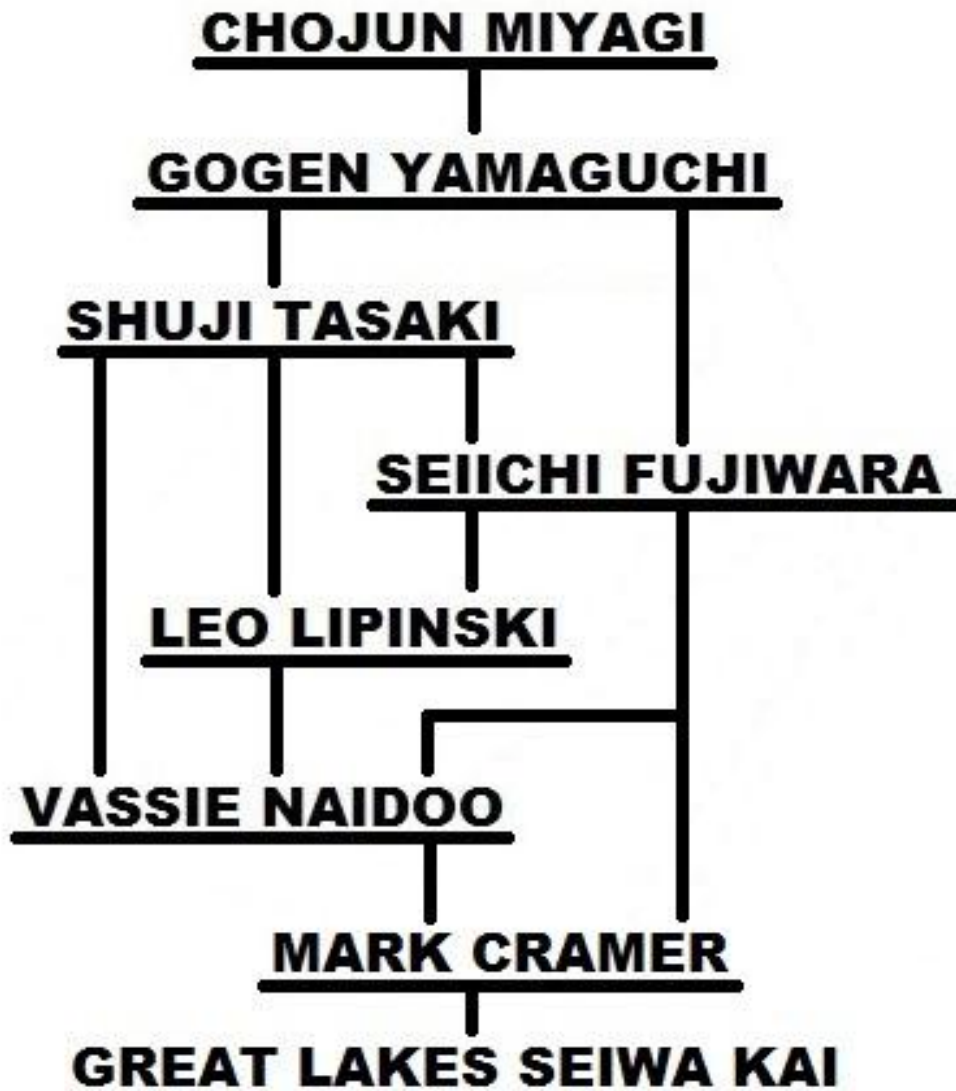

# GREAT LAKES SEIWA KAI OF MICHIGAN AND OHIO

## LINEAGE CHART

**CHOJUN MIYAGI**

**GOGEN YAMAGUCHI**

**SHUJI TASAKI**

**SEIICHI FUJIWARA**

**L to R: MARK CRAMER, VASSIE NAIDOO**

**L to R: MARK CRAMER, SEIICHI FUJIWARA**